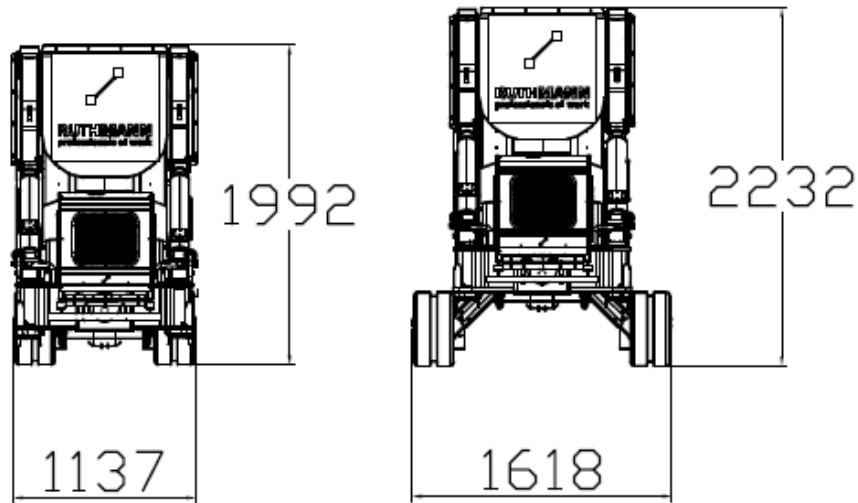

+ Technische Daten*:

	31 m		max. 7.80 m min. 7.46 m
	18 m/100 kg 16.2 m/200 kg 14.0 m/400 kg		1.14 m/ 1.99 m
	400 kg		4,695 kg
	Diesel engine 230V engine		6.15 m x 5.78 m 3.34 m x 8.26 m

* All dimensional data are non-binding.
Discrepancies are possible for technical reasons.

- + Aluminium basket removable by means of quick locks
- + 7.46 m overall height (without basket)
- + 1.14 m wide
- + 1.99 m transport height
- + Turret rotation -220° / +220°

+ Compact construction

- + Compact construction with a width of only 1.14 m**
- + Huge jack lift of 1.35 m**
- + Variable, asymmetrical jacking**

**HUGE
18 m
OUTREACH!**

Comparison of the working range data

Dimensions	BLUELIFT ST 31	Competitor
Overall length with basket	7.80 m	7.70 m
Overall length without basket	7.46 m	7.50 m
Min. width	1.14 m - 1.46 m	1.58 m
Transport height	1.99 m	1.98 m
Total weight	4,695 kg	4,500 kg
Max. climbing ability	18° / 33%	16.7° / 30%
Performance	BLUELIFT ST 31	Competitor
Max. working height	31 m	30 m
Lateral outreach	18 m / 100 kg	17 m / 80 kg
Lateral outreach	14.0 m / 400 kg	12.7 m / 400 kg
Max. basket load	400 kg	400 kg
Basket boom	180°	180°
Basket rotation	180°	180°
Jacking range	6.15 m x 5.78 m	5.60 m x 5.51 m

*All dimensions are approximate, alterations reserved

+ Two available basket versions

+ Standard basket: 1,300 x 700 x 1,100 mm

+ Huge basket: 1,800 x 800 x 1,100 mm

Improved remote control

- + Colour display with useful information**
- + Better overview**
- + Easy operation**