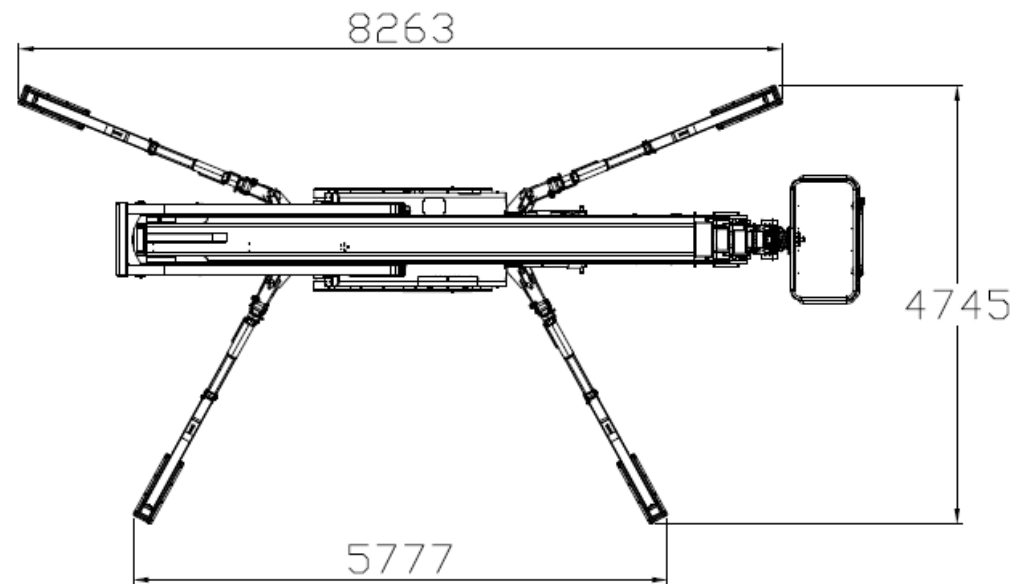

BLUELIFT ST 31

RUTHMANN BLUELIFT ST 31

A Star is born.

HUGE
18 m
OUTREACH!

The new star in the aerial platform heaven

shines further than other rubber-tracked platforms in the 30 m segment.

-  Boom system of the RUTHMANN STEIGER® T 330 now on rubber-tracked chassis
-  Proven STEIGER® technology from the premium segment
-  31 m working height and up to 18 m outreach
-  400 kg basket load

+ Technische Daten*:

	31 m		max. 7.80 m min. 7.46 m
	18 m/100 kg 16.2 m/200 kg 14.0 m/400 kg		1.14 m/ 1.99 m
	400 kg		4,695 kg
	Diesel engine 230V engine		6.15 m x 5.78 m 3.34 m x 8.26 m

* All dimensional data are non-binding.
Discrepancies are possible for technical reasons.

- + Aluminium basket removable by means of quick locks
- + 7.46 m overall height (without basket)
- + 1.14 m wide
- + 1.99 m transport height
- + Turret rotation -220° / +220°

+ Compact construction

- + Compact construction with a width of only 1.14 m**
- + Huge jack lift of 1.35 m**
- + Variable, asymmetrical jacking**

**HUGE
18 m
OUTREACH!**

Comparison of the working range data

Dimensions	BLUELIFT ST 31	Competitor
Overall length with basket	7.80 m	7.70 m
Overall length without basket	7.46 m	7.50 m
Min. width	1.14 m - 1.46 m	1.58 m
Transport height	1.99 m	1.98 m
Total weight	4,695 kg	4,500 kg
Max. climbing ability	18° / 33%	16.7° / 30%
Performance	BLUELIFT ST 31	Competitor
Max. working height	31 m	30 m
Lateral outreach	18 m / 100 kg	17 m / 80 kg
Lateral outreach	14.0 m / 400 kg	12.7 m / 400 kg
Max. basket load	400 kg	400 kg
Basket boom	180°	180°
Basket rotation	180°	180°
Jacking range	6.15 m x 5.78 m	5.60 m x 5.51 m