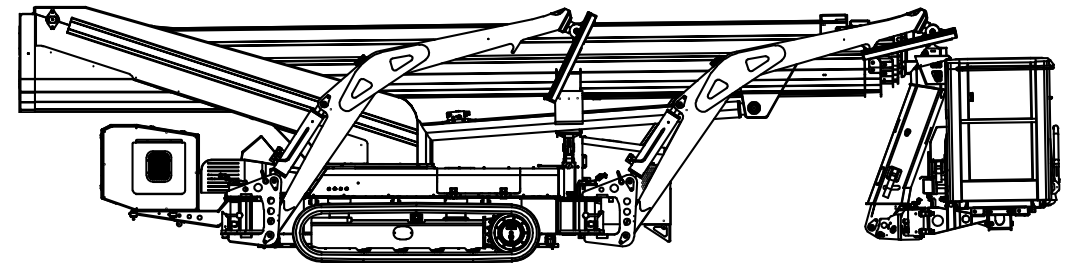

BLUELIFT ST 31

RUTHMANN BLUELIFT ST 31

A Star is born.

HUGE
18 m
OUTREACH!

The new star in the aerial platform heaven

shines further than other rubber-tracked platforms in the 30 m segment.

-  Boom system of the RUTHMANN STEIGER® T 330 now on rubber-tracked chassis
-  Proven STEIGER® technology from the premium segment
-  31 m working height and up to 18 m outreach
-  400 kg basket load

+ Technische Daten*:

	31 m		max. 7.80 m min. 7.46 m
	18 m/100 kg 16.2 m/200 kg 14.0 m/400 kg		1.14 m/ 1.99 m
	400 kg		4,695 kg
	Diesel engine 230V engine		6.15 m x 5.78 m 3.34 m x 8.26 m

* All dimensional data are non-binding.
Discrepancies are possible for technical reasons.

- + Aluminium basket removable by means of quick locks
- + 7.46 m overall height (without basket)
- + 1.14 m wide
- + 1.99 m transport height
- + Turret rotation -220° / +220°

+ Compact construction

- + Compact construction with a width of only 1.14 m**
- + Huge jack lift of 1.35 m**
- + Variable, asymmetrical jacking**

*All dimensions are approximate, alterations reserved

+ Two available basket versions

+ Standard basket: 1,300 x 700 x 1,100 mm

+ Huge basket: 1,800 x 800 x 1,100 mm

Improved remote control

- + Colour display with useful information**
- + Better overview**
- + Easy operation**