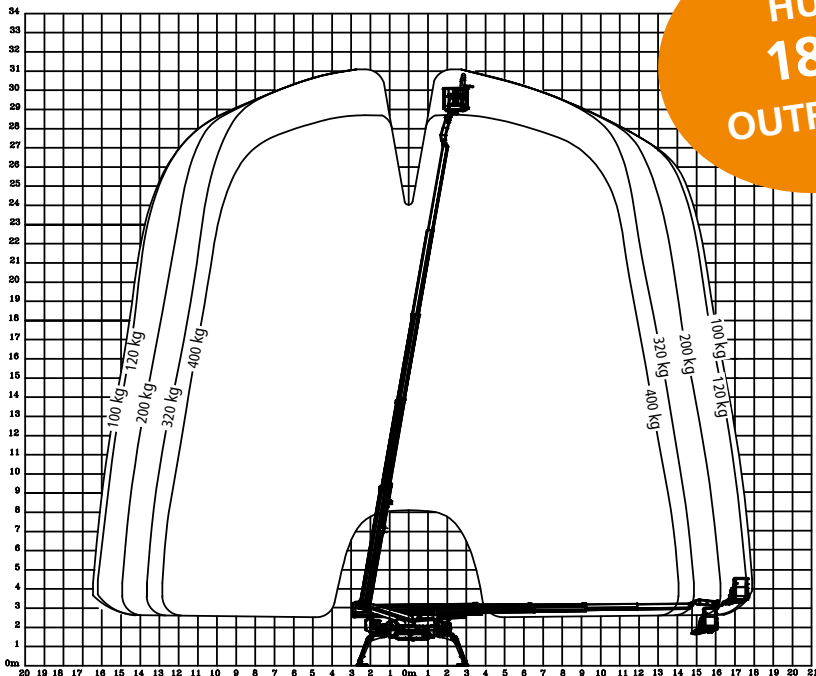

+ Technische Daten*:

	31 m		max. 7.80 m min. 7.46 m
	18 m/100 kg 16.2 m/200 kg 14.0 m/400 kg		1.14 m/ 1.99 m
	400 kg		4,695 kg
	Diesel engine 230V engine		6.15 m x 5.78 m 3.34 m x 8.26 m

* All dimensional data are non-binding.
Discrepancies are possible for technical reasons.

- + Aluminium basket removable by means of quick locks
- + 7.46 m overall height (without basket)
- + 1.14 m wide
- + 1.99 m transport height
- + Turret rotation -220° / +220°

+ Compact construction

- + Compact construction with a width of only 1.14 m**
- + Huge jack lift of 1.35 m**
- + Variable, asymmetrical jacking**

**HUGE
18 m
OUTREACH!**

Comparison of the working range data

Dimensions	BLUELIFT ST 31	Competitor
Overall length with basket	7.80 m	7.70 m
Overall length without basket	7.46 m	7.50 m
Min. width	1.14 m - 1.46 m	1.58 m
Transport height	1.99 m	1.98 m
Total weight	4,695 kg	4,500 kg
Max. climbing ability	18° / 33%	16.7° / 30%
Performance	BLUELIFT ST 31	Competitor
Max. working height	31 m	30 m
Lateral outreach	18 m / 100 kg	17 m / 80 kg
Lateral outreach	14.0 m / 400 kg	12.7 m / 400 kg
Max. basket load	400 kg	400 kg
Basket boom	180°	180°
Basket rotation	180°	180°
Jacking range	6.15 m x 5.78 m	5.60 m x 5.51 m

*All dimensions are approximate, alterations reserved

+ Two available basket versions

+ Standard basket: 1,300 x 700 x 1,100 mm

+ Huge basket: 1,800 x 800 x 1,100 mm

Improved remote control

- + Colour display with useful information**
- + Better overview**
- + Easy operation**