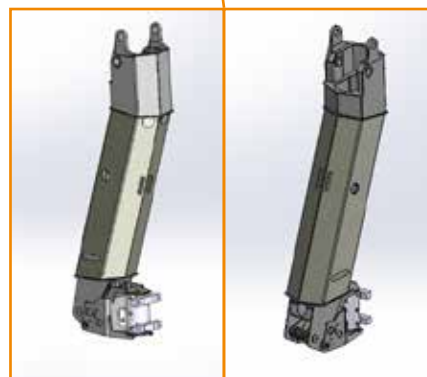

BLUELIFT ST 31

RUTHMANN BLUELIFT ST 31

A Star is born.

HUGE
18 m
OUTREACH!

The new star in the aerial platform heaven

shines further than other rubber-tracked platforms in the 30 m segment.

-  Boom system of the RUTHMANN STEIGER® T 330 now on rubber-tracked chassis
-  Proven STEIGER® technology from the premium segment
-  31 m working height and up to 18 m outreach
-  400 kg basket load

- + Aluminium basket removable by means of quick locks
- + 7.46 m overall height (without basket)
- + 1.14 m wide
- + 1.99 m transport height
- + Turret rotation -220° / +220°

+ Compact construction

- + Compact construction with a width of only 1.14 m**
- + Huge jack lift of 1.35 m**
- + Variable, asymmetrical jacking**

**HUGE
18 m
OUTREACH!**

Comparison of the working range data

Dimensions	BLUELIFT ST 31	Competitor
Overall length with basket	7.80 m	7.70 m
Overall length without basket	7.46 m	7.50 m
Min. width	1.14 m - 1.46 m	1.58 m
Transport height	1.99 m	1.98 m
Total weight	4,695 kg	4,500 kg
Max. climbing ability	18° / 33%	16.7° / 30%
Performance	BLUELIFT ST 31	Competitor
Max. working height	31 m	30 m
Lateral outreach	18 m / 100 kg	17 m / 80 kg
Lateral outreach	14.0 m / 400 kg	12.7 m / 400 kg
Max. basket load	400 kg	400 kg
Basket boom	180°	180°
Basket rotation	180°	180°
Jacking range	6.15 m x 5.78 m	5.60 m x 5.51 m

*All dimensions are approximate, alterations reserved

+ Two available basket versions

+ Standard basket: 1,300 x 700 x 1,100 mm

+ Huge basket: 1,800 x 800 x 1,100 mm

Improved remote control

- + Colour display with useful information**
- + Better overview**
- + Easy operation**