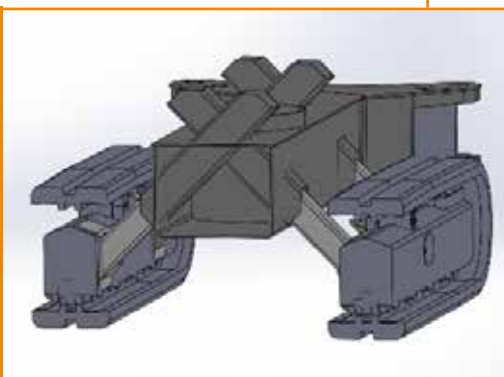

BLUELIFT ST 31

RUTHMANN BLUELIFT ST 31

A Star is born.

HUGE
18 m
OUTREACH!

The new star in the aerial platform heaven

shines further than other rubber-tracked platforms in the 30 m segment.

-  Boom system of the RUTHMANN STEIGER® T 330 now on rubber-tracked chassis
-  Proven STEIGER® technology from the premium segment
-  31 m working height and up to 18 m outreach
-  400 kg basket load

- + Aluminium basket removable by means of quick locks
- + 7.46 m overall height (without basket)
- + 1.14 m wide
- + 1.99 m transport height
- + Turret rotation -220° / +220°

+ Compact construction

- + Compact construction with a width of only 1.14 m**
- + Huge jack lift of 1.35 m**
- + Variable, asymmetrical jacking**

**HUGE
18 m
OUTREACH!**

Comparison of the working range data

Dimensions	BLUELIFT ST 31	Competitor
Overall length with basket	7.80 m	7.70 m
Overall length without basket	7.46 m	7.50 m
Min. width	1.14 m - 1.46 m	1.58 m
Transport height	1.99 m	1.98 m
Total weight	4,695 kg	4,500 kg
Max. climbing ability	18° / 33%	16.7° / 30%
Performance	BLUELIFT ST 31	Competitor
Max. working height	31 m	30 m
Lateral outreach	18 m / 100 kg	17 m / 80 kg
Lateral outreach	14.0 m / 400 kg	12.7 m / 400 kg
Max. basket load	400 kg	400 kg
Basket boom	180°	180°
Basket rotation	180°	180°
Jacking range	6.15 m x 5.78 m	5.60 m x 5.51 m

*All dimensions are approximate, alterations reserved

+ Two available basket versions

+ Standard basket: 1,300 x 700 x 1,100 mm

+ Huge basket: 1,800 x 800 x 1,100 mm

Improved remote control

- + Colour display with useful information**
- + Better overview**
- + Easy operation**