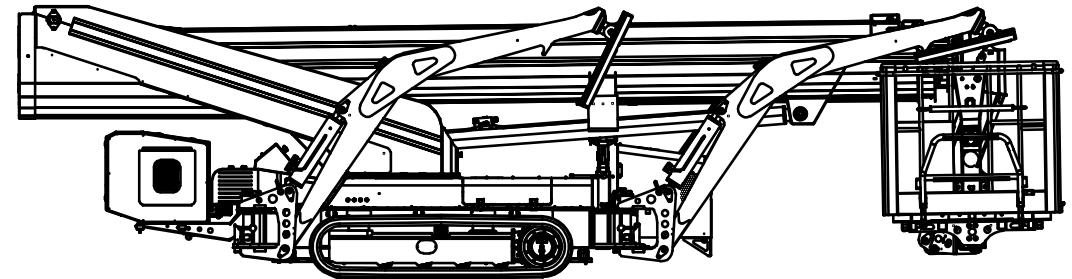

BLUELIFT ST 31

RUTHMANN BLUELIFT ST 31

A Star is born.

HUGE
18 m
OUTREACH!

The new star in the aerial platform heaven

shines further than other rubber-tracked platforms in the 30 m segment.

-  Boom system of the RUTHMANN STEIGER® T 330 now on rubber-tracked chassis
-  Proven STEIGER® technology from the premium segment
-  31 m working height and up to 18 m outreach
-  400 kg basket load

- + Aluminium basket removable by means of quick locks
- + 7.46 m overall height (without basket)
- + 1.14 m wide
- + 1.99 m transport height
- + Turret rotation -220° / +220°

+ Compact construction

- + Compact construction with a width of only 1.14 m**
- + Huge jack lift of 1.35 m**
- + Variable, asymmetrical jacking**

**HUGE
18 m
OUTREACH!**

Comparison of the working range data

Dimensions	BLUELIFT ST 31	Competitor
Overall length with basket	7.80 m	7.70 m
Overall length without basket	7.46 m	7.50 m
Min. width	1.14 m - 1.46 m	1.58 m
Transport height	1.99 m	1.98 m
Total weight	4,695 kg	4,500 kg
Max. climbing ability	18° / 33%	16.7° / 30%
Performance	BLUELIFT ST 31	Competitor
Max. working height	31 m	30 m
Lateral outreach	18 m / 100 kg	17 m / 80 kg
Lateral outreach	14.0 m / 400 kg	12.7 m / 400 kg
Max. basket load	400 kg	400 kg
Basket boom	180°	180°
Basket rotation	180°	180°
Jacking range	6.15 m x 5.78 m	5.60 m x 5.51 m

*All dimensions are approximate, alterations reserved

+ Two available basket versions

+ Standard basket: 1,300 x 700 x 1,100 mm

+ Huge basket: 1,800 x 800 x 1,100 mm

Improved remote control

- + Colour display with useful information**
- + Better overview**
- + Easy operation**