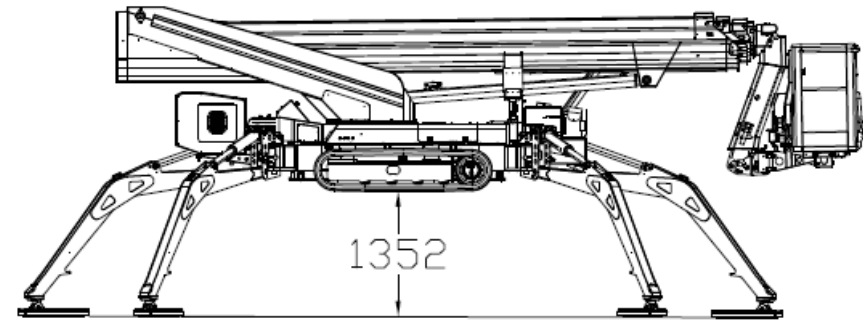

BLUELIFT ST 31

RUTHMANN BLUELIFT ST 31

A Star is born.

HUGE
18 m
OUTREACH!

The new star in the aerial platform heaven

shines further than other rubber-tracked platforms in the 30 m segment.

-  Boom system of the RUTHMANN STEIGER® T 330 now on rubber-tracked chassis
-  Proven STEIGER® technology from the premium segment
-  31 m working height and up to 18 m outreach
-  400 kg basket load

+ Technische Daten*:

	31 m		max. 7.80 m min. 7.46 m
	18 m/100 kg 16.2 m/200 kg 14.0 m/400 kg		1.14 m/ 1.99 m
	400 kg		4,695 kg
	Diesel engine 230V engine		6.15 m x 5.78 m 3.34 m x 8.26 m

* All dimensional data are non-binding.
Discrepancies are possible for technical reasons.

- + Aluminium basket removable by means of quick locks
- + 7.46 m overall height (without basket)
- + 1.14 m wide
- + 1.99 m transport height
- + Turret rotation -220° / +220°

+ Compact construction

- + Compact construction with a width of only 1.14 m**
- + Huge jack lift of 1.35 m**
- + Variable, asymmetrical jacking**

**HUGE
18 m
OUTREACH!**

Comparison of the working range data

Dimensions	BLUELIFT ST 31	Competitor
Overall length with basket	7.80 m	7.70 m
Overall length without basket	7.46 m	7.50 m
Min. width	1.14 m - 1.46 m	1.58 m
Transport height	1.99 m	1.98 m
Total weight	4,695 kg	4,500 kg
Max. climbing ability	18° / 33%	16.7° / 30%
Performance	BLUELIFT ST 31	Competitor
Max. working height	31 m	30 m
Lateral outreach	18 m / 100 kg	17 m / 80 kg
Lateral outreach	14.0 m / 400 kg	12.7 m / 400 kg
Max. basket load	400 kg	400 kg
Basket boom	180°	180°
Basket rotation	180°	180°
Jacking range	6.15 m x 5.78 m	5.60 m x 5.51 m